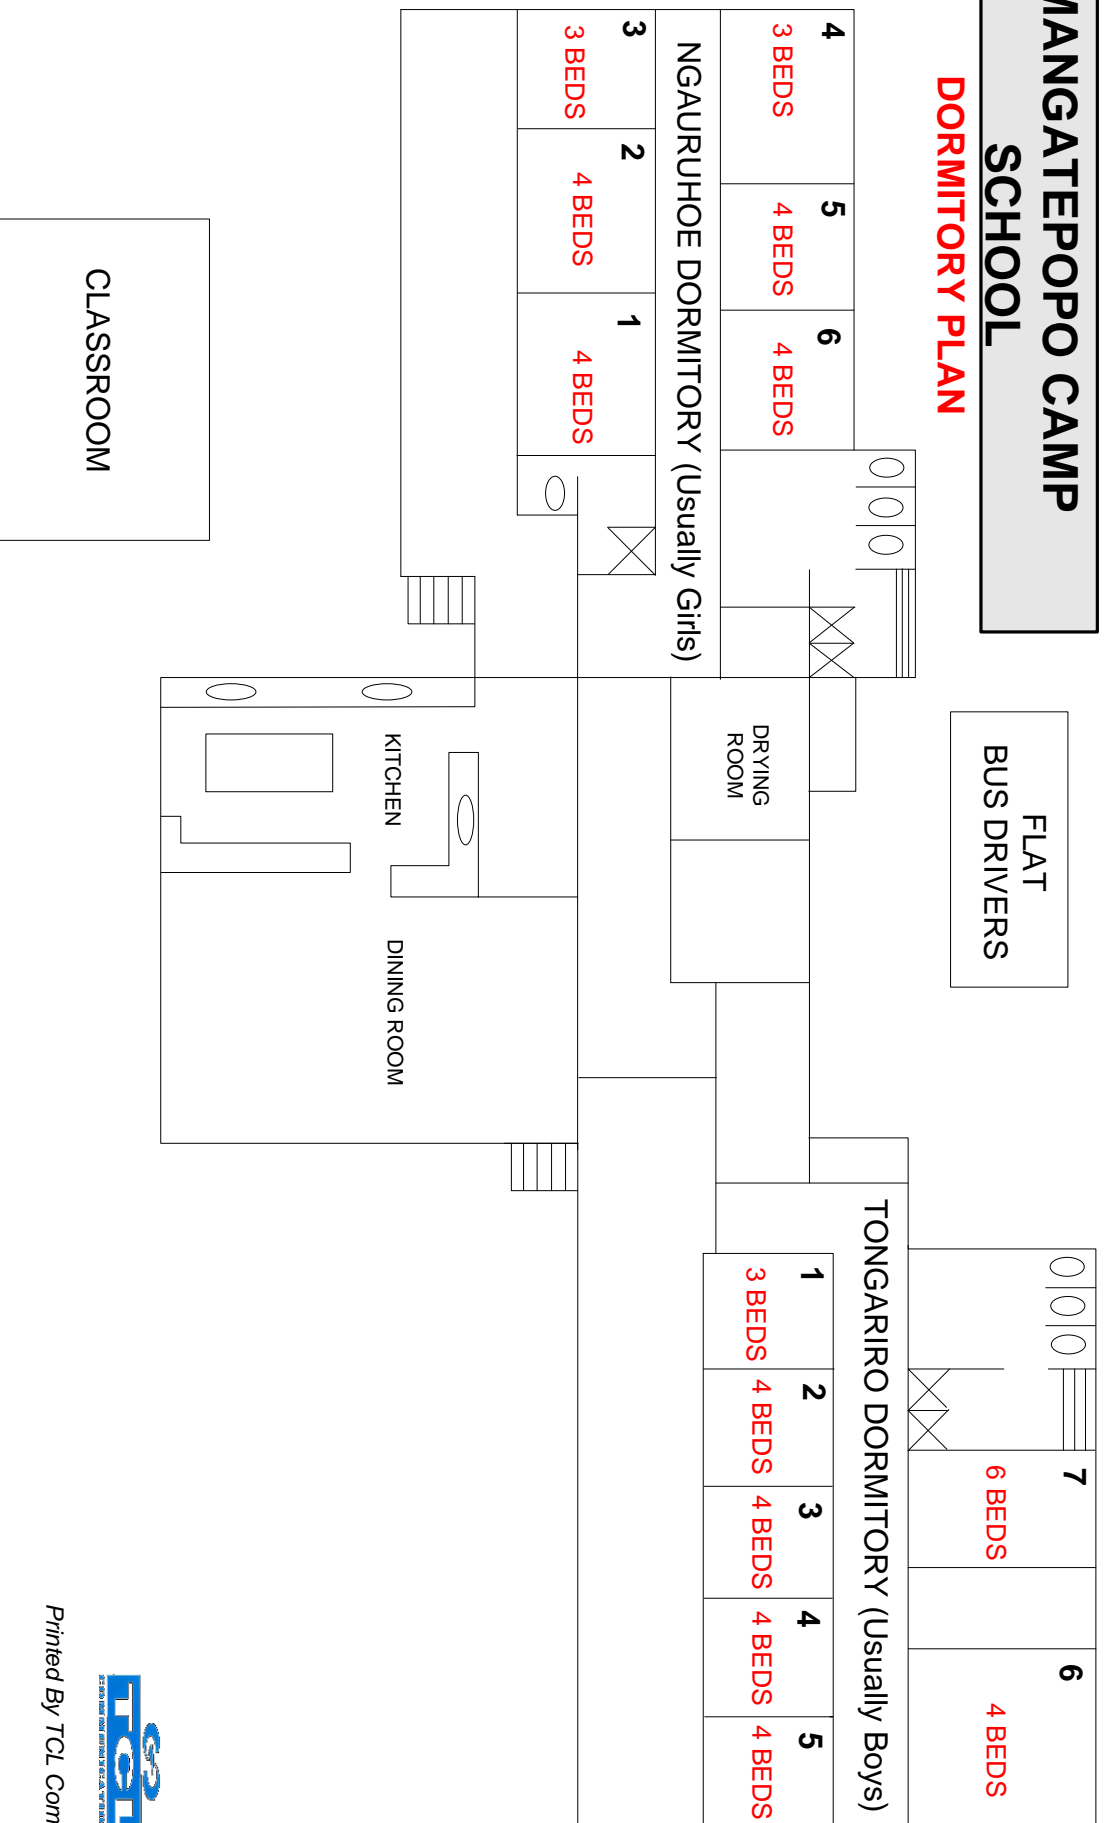

MANGATEPOPO CAMP SCHOOL

DORMITORY PLAN

NGAURUHOE DORMITORY

1
2
3
4
5
6

TONGARIRO DORMITORY

1
2
3
4
5
6
7

Printed By TCL Communications